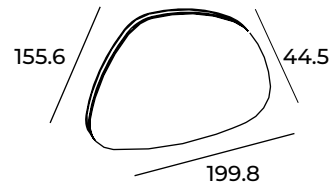

# NUVOLA LED

Decorativo a pared  
Decorative wall

Driver incluido / Driver Included  
110-277V / 50-60HZ

10W

**CRI >80** 3 000 K

Aluminio / Aluminum

- Blanco  
White 1. AIM230B
- Negro  
Black 2. AIM230N
- 3 000K