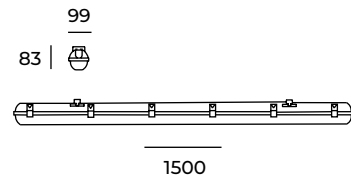

2. AI3574B

57W
 5400