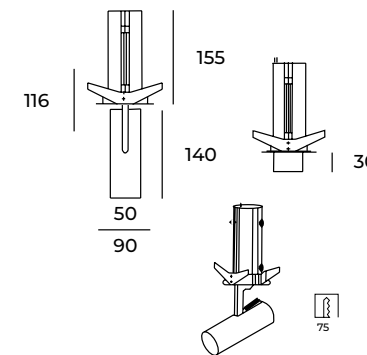

ADA LED

Downlight empotrado
Recessed downlight

Driver incluido / Driver Included
100-240V / 50-60HZ

Extraible
Orientable 90°
Dirigible 360°

14W 870 40° 50 000 hrs *Removable
Adjustable 90°
Steerable 360°*
CRI >80 4 000 K
 Aluminio / Aluminum

Blanco
White **1. AT4144B**
 4 000 K

Negro
Black **2. AT4144N**
 4 000 K