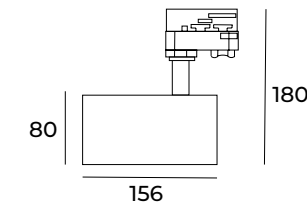

TUB MINI LED

Proyector
Projector

Driver incluido / Driver Included
100-277V / 50-60HZ

Compatible con
carril trifásico
Driver UL

20-28W 1800-2520 20-24° 50 000 hrs

3-phase rail
compatible
Driver UL

CRI >90 3 000K

Blanco / White Aluminio / Aluminum

Negro / Black

Blanco / White
1. AIR1730B

Negro / Black
2. AIR1730N

3 000K
 20W
 1800
 20°