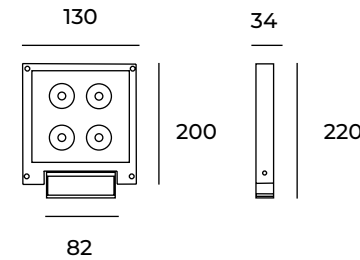

1. AE10123G

12W

1200

25°