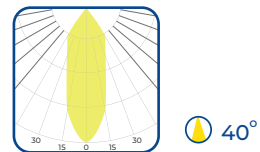

PERISKOP LED

Downlight empotrado
Recessed downlight

Driver TRIAC / Driver TRIAC
100-240V / 50-60HZ

Orientable 45°
Dirigible 360°

10W 750 40° 50 000 hrs

Adjustable 45°
Steerable 360°

CRI >80 / 90 3 000 K

Aluminio / Aluminum

V. Corte de fase

- Blanco / White 1. **AT4113B**
   3 000 K
- Negro / Black 2. **AT4113N**
   3 000 K

Reflector Disponible:

Available Reflector:
 Reflector 20°
AA204113

TARIK LED

Downlight empotrado
Recessed downlight

Driver incluido / Driver Included
100-277V / 50-60HZ

Orientable 30°
Adjustable 30°

7-18W 510-1300 24° 50 000 hrs

CRI >90 3 000 K / 4 000 K

Blanco / White Aluminio / Aluminum

1. **AT3573B**

3 000 K