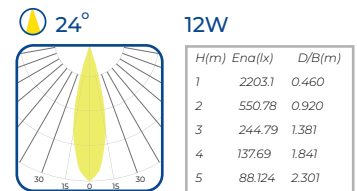

Reflectores Disponibles:
Available Reflectors:

Para / To AT31124 B & N AT31123 B & N

AA153112
 Reflector 15°

AA353112
 Reflector 35°

Para / To AT31284 B & N AT31283 B & N

AA153128
 Reflector 15°

AA353128
 Reflector 35°