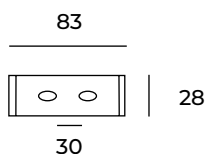

TANIT LED

Sobreponer en piso
Surface Floormount

Driver incluido / Driver Included
100-277V / 50-60HZ

Proyector de diseño,
curva concentrada para
iluminación desde piso

8W 860 25° 50 000 hrs

65 **CRI >80** 3 000 K

Gris / Gray Aluminio / Aluminum

*Design projector, with
concentrated curve for
floor lighting*

1. AE10083G