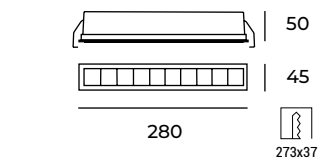

OBA LED

Downlight empotrado
Recessed downlight

EPISTAR LED CHIP

Driver TRIAC incluido / Driver TRIAC Included
100-277V / 50-60HZ

Alta disipación al calor
High heat dissipation

2-30W 160-2400 30° 50 000 hrs V. Corte de fase

CRI >90 3 000 K Aluminio / Aluminum

Marco Negro / Black Frame Color de reflector Color Reflector Negro / Black Blanco / White

1. AIT5530NN

AIT5530NB

2W
 160
 on-off

2. AIT5630NN

AIT5630NB

4W
 320
 on-off

3. AIT5730NN

AIT5730NB

10W
 800

4. AIT5830NN

AIT5830NB

20W
 1600

5. AIT5930NN

AIT5930NB

30W
 2400