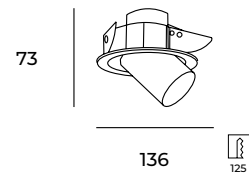

PERISKOP LED

Downlight empotrado
Recessed downlight

Driver TRIAC / Driver TRIAC
100-240V / 50-60HZ

Orientable 45°
Dirigible 360°

10W 750 40° 50 000 hrs

Adjustable 45°
Steerable 360°

CRI >80 / 90 3 000 K

Aluminio / Aluminum

V. Corte de fase

- Blanco / White 1. **AT4113B**
   3 000 K
- Negro / Black 2. **AT4113N**
   3 000 K

Reflector Disponible:

Available Reflector:
 Reflector 20°
AA204113

TARIK LED

Downlight empotrado
Recessed downlight

Driver incluido / Driver Included
100-277V / 50-60HZ

Orientable 30°
Adjustable 30°

7-18W 510-1300 24° 50 000 hrs

CRI >90 3 000 K / 4 000 K

Blanco / White Aluminio / Aluminum

1. **AT3573B**

3 000 K