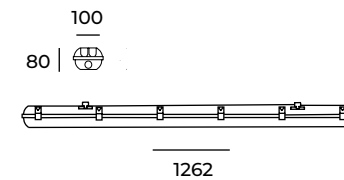

ALFIO

1. AI302T5P