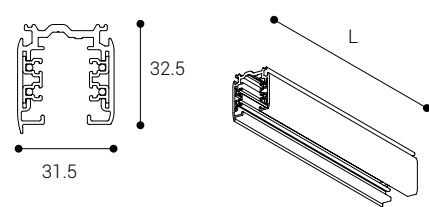

Tapa final

	COLOR
RTB	○
RTN	●