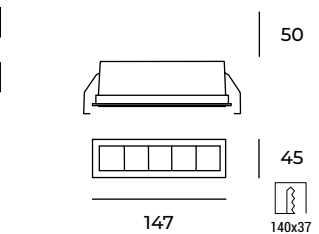

3. AIT5730BN ☒

AIT5730BB ☐

10W
 800
 DIM

4. AIT5830BN ☒

AIT5830BB ☐

20W
 1600
 DIM