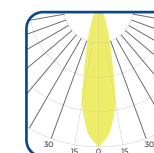

2. AE0134G

4 000K