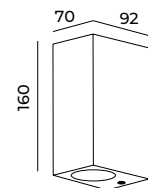

2. AEM1230U

Ⓜ MAX 2X5W

Up & Down