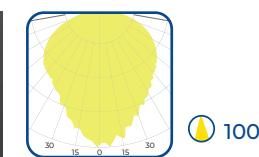

METRO LED

Alumbrado Vial
Street Light

Driver incluido / Driver Included
100-277V / 50-60HZ

Punta de poste de
diseño con luz
indirecta

30W 2700 100° 70 000 hrs

Indirect light design
pole tip

IP 66 CRI >80 5 000 K

Gris / Gray AL Aluminio / Aluminum

1. AV5030G

Alumbrado Vial
Street Light

Driver incluido / Driver Included
100-277V / 50-60HZ

Luminario
suburbano
Alta resistencia

35W 3850 100° 50 000 hrs

Suburban lighting
High strength

IP 65 CRI >80 5 000 K

Gris / Gray AL Aluminio / Aluminum

1. AE1035G

Fotocelda

LUA LED