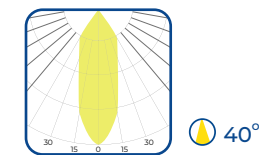

ADA LED

Downlight empotrado
Recessed downlight

Driver incluido / Driver Included
100-240V / 50-60HZ

Extraible
Orientable 90°
Dirigible 360°

14W 870 40° 50 000 hrs *Removable
Adjustable 90°
Steerable 360°*
CRI >80 4 000 K
 Aluminio / Aluminum

Blanco
White **1. AT4144B**
 4 000 K

Negro
Black **2. AT4144N**
 4 000 K