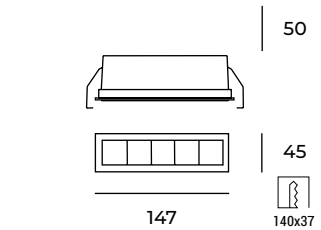

3. AIT5730NN

AIT5730NB

10W
 800

4. AIT5830NN

AIT5830NB

20W
 1600