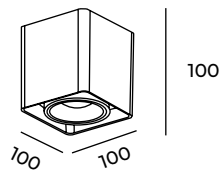

YERAY LED

Downlight de sobreponer
Surface downlight

Driver incluido / Driver Included
100-277V / 50-60HZ

Orientable 30°

Adjustable 30°

10W 840 35° 50 000 hrs

CRI >90 3 000 K / 4 000 K

Aluminio / Aluminum

1. Blanco
   White
1. **AT31103B**
     3 000K
  2. **AT31104B**
     4 000K

1. Negro
   Black
3. **AT31103N**
     3 000K
  4. **AT31104N**
     4 000K