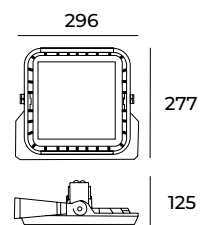

GOA LED

Proyector en exteriores
LED Flood Light

EPISTAR LED CHIP

Driver UL incluido / Driver UL Included
100-277V / 50-60HZ

Atenuable 0-10V
130 lm/W
100° de apertura

100-200W 13000-26000 110°

IP 66 CRI >80 5 000 K 50 000 hrs

Dimmable 0-10V
130 lm / W
100° opening

Negro / Black Aluminio / Aluminum

1. AI01005N

100W

13000