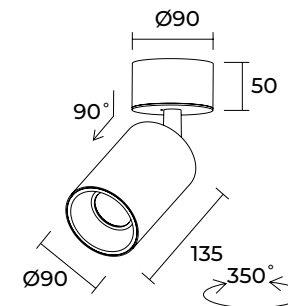

ANYA LED

Downlight de sobreponer
Surface downlight

Driver incluido / Driver Included
110-277V / 50-60HZ

28W 2240 24° 50 000 hrs
CRI >90 3 000 K / 4 000 K
 Aluminio / Aluminum

1. AIT430B

3 000 K

2. AIT440B

4 000 K