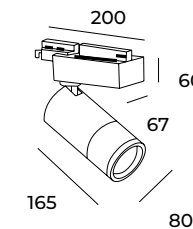

WILLOW LED

1. AT9184B

4 000 K

2. AT9183B

3 000 K