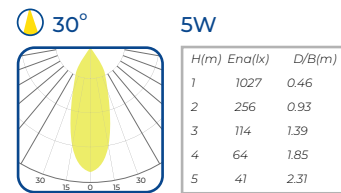

IBI LED

Downlight de sobreponer
Surface downlight

Driver incluido / Driver Included
100-277V / 50-60HZ

5W 400 30° 50 000 hrs
CRI >90 3 000 K
 Aluminio / Aluminum

Blanco
White 1. AIT5030B

3 000 K

Negro
Black 2. AIT5030N

3 000 K