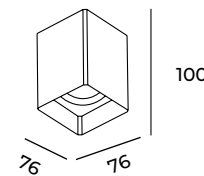

VITO LED

Downlight de sobreponer
Surface downlight

Driver incluido / Driver Included
100-277V / 50-60HZ

12W 970 35° 50 000 hrs

CRI >90 3 000 K / 4 000 K

Aluminio / Aluminum

1. Blanco
   White
1. **AT32123B**
     3 000K
  2. **AT32124B**
     4 000K

1. Negro
   Black
3. **AT32123N**
     3 000K
  4. **AT32124N**
     4 000K