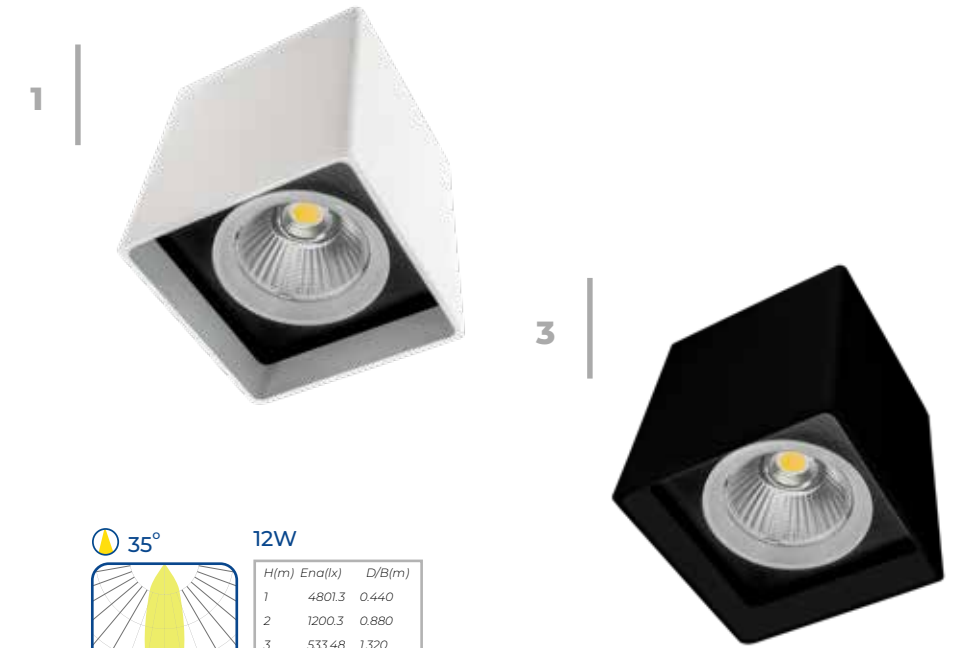

Reflectores Disponibles:

Available Reflectors:

AA153212
 Reflector 15°

AA243212
 Reflector 24°