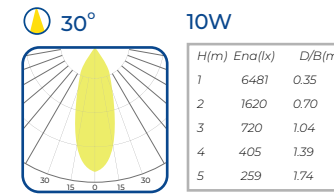

OBA LED

Downlight empotrado
Recessed downlight

EPISTAR LED CHIP

Driver TRIAC incluido / Driver TRIAC Included
100-277V / 50-60HZ

Alta disipación al calor
High heat dissipation

2-30W 160-2400 30° 50 000 hrs V. Corte de fase

CRI >90 3 000 K Aluminio / Aluminum

Marco Negro / Black Frame Color de reflector Color Reflector Negro / Black Blanco / White