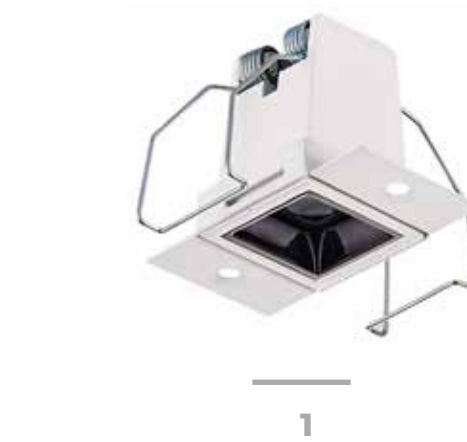

OBA LED

Downlight empotrado
Recessed downlight

EPISTAR LED CHIP

Driver TRIAC incluido / Driver TRIAC Included
100-277V / 50-60HZ

Alta disipación al calor
High heat dissipation

2-30W 160-2400 30° 50 000 hrs

Trimless
V. Corte de fase

CRI >90 3 000 K

Aluminio / Aluminum

Color de reflector
Color Reflector

☒ Negro / Black
☐ Blanco / White

1. AIT6030N

AIT6030B

2W
 160
 on-off

TRIMLESS

2. AIT6130N

AIT6130B

4W
 320
 on-off

3. AIT6230N

AIT6230B

10W
 800
 DIM

4. AIT6330N

AIT6330B

20W
 1600
 DIM

5. AIT6430N

AIT6430B

30W
 2400
 DIM