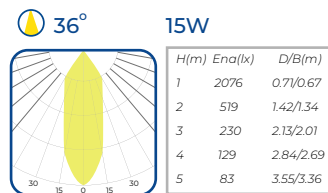

LIDO LED

Downlight empotrado
Recessed downlight

Driver TRIAC incluido / Driver TRIAC Included
100-277V / 50-60HZ

V. Corte de fase

15-25W 1350-2130 36° 50 000 hrs

CRI >90 2700 K / 3 000 K / 4 000 K

Blanco / White Aluminio / Aluminum

1. AT3152B

2700 K

2. AT3153B

3 000 K

3. AT3154B

4 000 K

15W

1350