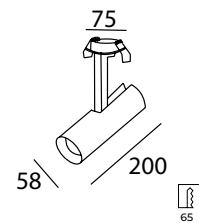

ADA LED

Downlight empotrado
Recessed downlight

Driver incluido / Driver Included
110-277V / 50-60HZ

Orientable 90°
Dirigible 360°

18W 1150 24° 50 000 hrs *Adjustable 90°
Steerable 360°*
CRI >90 3 000 K
 Aluminio / Aluminum

Blanco
White **1. AIT730B**
 3 000 K

Negro
Black **2. AIT730N**
 3 000 K