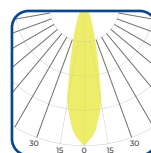

TANIT LED

Sobreponer en piso
Surface Floormount

Driver incluido / Driver Included
100-277V / 50-60HZ

Proyector de diseño,
curva concentrada para
iluminación desde piso

8W 860 25° 50 000 hrs

65 **CRI >80** 3 000 K

Gris / Gray Aluminio / Aluminum

*Design projector, with
concentrated curve for
floor lighting*

1. AE10083G