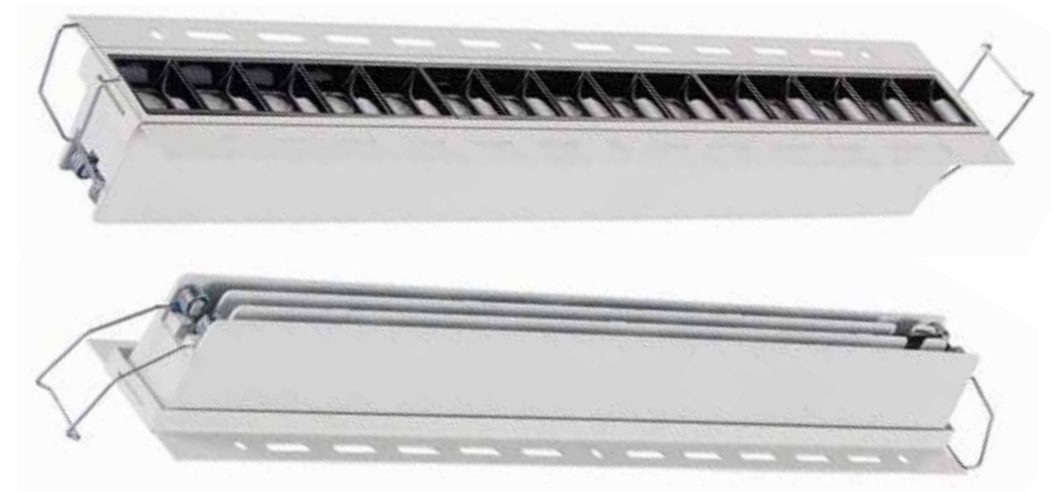

OBA LED

Downlight empotrado
Recessed downlight

EPISTAR LED CHIP

Driver TRIAC incluido / Driver TRIAC Included
100-277V / 50-60HZ

Alta disipación al calor
High heat dissipation

2-30W 160-2400 30° 50 000 hrs

Trimless
V. Corte de fase

CRI >90 3 000 K

Aluminio / Aluminum

Color de reflector
Color Reflector

☒ Negro / Black
☐ Blanco / White

1. AIT6030N

AIT6030B

2W
 160
 on-off

TRIMLESS

2. AIT6130N

AIT6130B

4W
 320
 on-off

3. AIT6230N

AIT6230B

10W
 800
 DIM

4. AIT6330N

AIT6330B

20W
 1600
 DIM

5. AIT6430N

AIT6430B

30W
 2400
 DIM