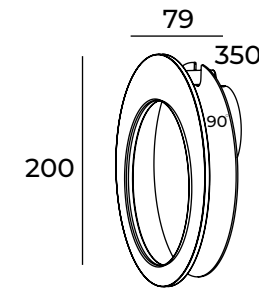

ORBIT LED

Decorativo a pared
Decorative wall

Driver incluido / Driver Included
110-277V / 50-60HZ

7W

CRI >80 3 000 K

Aluminio / Aluminum

1. AIM330B

3 000K