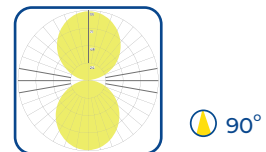

2. WANDA Q AE1093U

9W

700