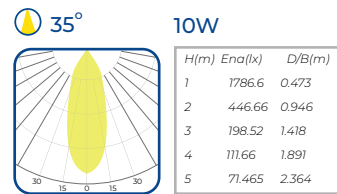

YERAY LED

Downlight de sobreponer
Surface downlight

Driver incluido / Driver Included
100-277V / 50-60HZ

Orientable 30°

Adjustable 30°

10W 840 35° 50 000 hrs

CRI >90 3 000 K / 4 000 K

Aluminio / Aluminum

1. Blanco
   White
1. **AT31103B**
     3 000K
  2. **AT31104B**
     4 000K

1. Negro
   Black
3. **AT31103N**
     3 000K
  4. **AT31104N**
     4 000K