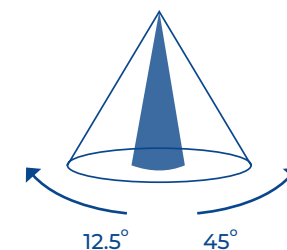

# NUVOLA LED

Decorativo a pared  
Decorative wall

Driver incluido / Driver Included  
110-277V / 50-60HZ

10W

**CRI >80** 3 000 K

Aluminio / Aluminum

- Blanco  
White 1. AIM230B
- Negro  
Black 2. AIM230N
- 3 000K