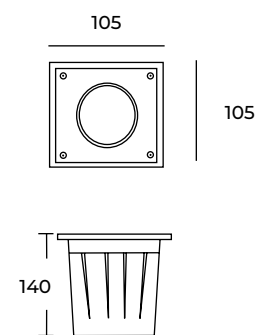

ABA

1. AE0110A

2. AE0210A

- Empotrado a piso de alta calidad / Recessed to high quality floor
- Housing de empotrar incluido / Embedding housing included

Empotrar a piso
Recessed Floor

GU10

MAX 50W IK 08 IP 67

Acero Inoxidable / Stainless Steel

Aluminio / Aluminum

Lámpara GU10 no incluida

GU10 lamp not included

3. AE0310S

Marco cuadrado disponible:

Square frame available:

AA0310S

- Marco AISI 316 / AISI 316 frame
- Base orientable 30° / 30 ° adjustable base
- Lámpara GU10 no incluida / Lamp GU10 not included

-15° 0° +15°