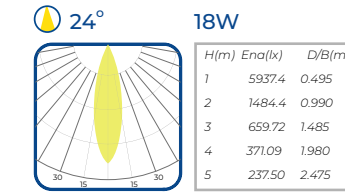

ANYA LED

Downlight de sobreponer
Surface downlight

Driver incluido / Driver Included
110-277V / 50-60HZ

28W 2240 24° 50 000 hrs
CRI >90 3 000 K / 4 000 K
 Aluminio / Aluminum

1. AIT430B

3 000 K

2. AIT440B

4 000 K