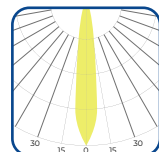

ABA LED

Empotrar a piso
Recessed Floor

Driver incluido / Driver Included
100-277V / 50-60HZ

Empotrado a piso
de alta calidad

3-9W 300-900 25°-35°

Recessed to floor
high quality

IP 65 CRI >80 3 000 K

Acero Inoxidable / Stainless Steel AL Aluminio / Aluminum

1. AE0233A

3W

300

35°

50

80

*Housing de empotrar incluido

2. AE0293A

9W

900

25°

100

120

85

100

Antideslumbrante para
confort visual

*Housing de empotrar incluido

25°-35°