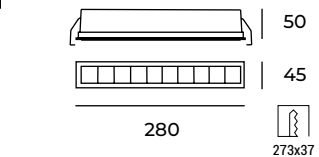

OBA LED

Downlight empotrado
Recessed downlight

EPISTAR LED CHIP

Driver TRIAC incluido / Driver TRIAC Included
100-277V / 50-60HZ

Alta disipación al calor
High heat dissipation

2-30W 160-2400 30° 50 000 hrs

V. Corte de fase

CRI >90 3 000 K Aluminio / Aluminum

☐ Marco Blanco / White Frame

Color de reflector
Color Reflector

☒ Negro / Black
☐ Blanco / White

1. AIT5530BN ☒

AIT5530BB ☐

2W
 160
 on-off

2. AIT5630BN ☒

AIT5630BB ☐

4W
 320
 on-off

3. AIT5730BN ☒

AIT5730BB ☐

10W
 800
 DIM

4. AIT5830BN ☒

AIT5830BB ☐

20W
 1600
 DIM

5. AIT5930BN ☒

AIT5930BB ☐

30W
 2400
 DIM