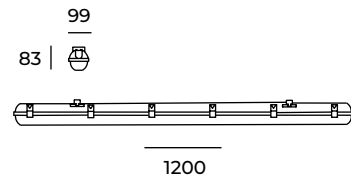

ROGUE

LED

Sobreponer estancia
Surface Waterproof

Driver incluido / Driver Included
100-277V / 50-60HZ

Estanca resistente a la humedad y polvo
Clips en plástico para evitar oxidación

35-57W 3200-5400 100°

IP 65 IK 10 CRI >80 4.000 K

Gris claro / Light grey Polycarbonato Opalino / Opal Polycarbonate

Waterproof and dustproof
Plastic clips to prevent oxidation

1. AI3354B

35W
 3200