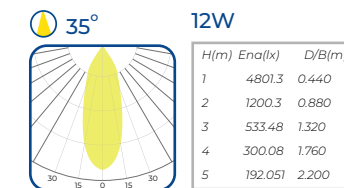

VITO LED

Downlight de sobreponer
Surface downlight

Driver incluido / Driver Included
100-277V / 50-60HZ

12W 970 35° 50 000 hrs

CRI >90 3 000 K / 4 000 K

Aluminio / Aluminum

1. Blanco
   White
1. **AT32123B**
     3 000K
  2. **AT32124B**
     4 000K

1. Negro
   Black
3. **AT32123N**
     3 000K
  4. **AT32124N**
     4 000K