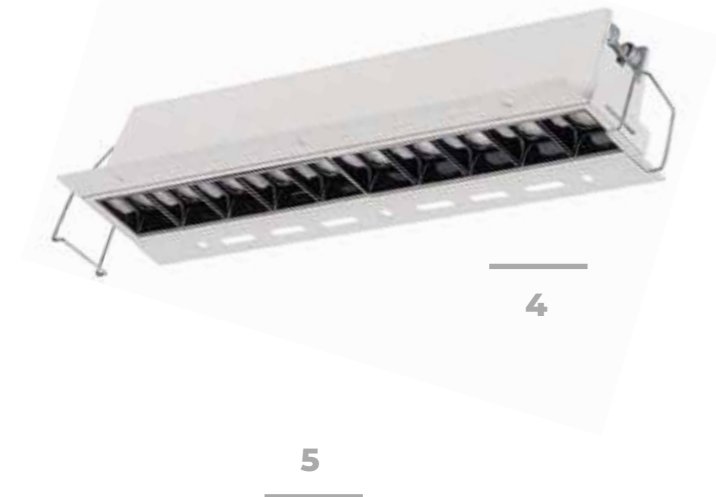

OBA LED

Downlight empotrado
Recessed downlight

EPISTAR LED CHIP

Driver TRIAC incluido / Driver TRIAC Included
100-277V / 50-60HZ

Alta disipación al calor
High heat dissipation

2-30W 160-2400 30° 50 000 hrs

Trimless
V. Corte de fase

CRI >90 3 000 K

Aluminio / Aluminum

Color de reflector
Color Reflector

☒ Negro / Black
☐ Blanco / White

1. AIT6030N

AIT6030B

2W
 160
 on-off

TRIMLESS

2. AIT6130N

AIT6130B

4W
 320
 on-off

3. AIT6230N

AIT6230B

10W
 800
 DIM

4. AIT6330N

AIT6330B

20W
 1600
 DIM

5. AIT6430N

AIT6430B

30W
 2400
 DIM