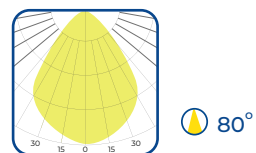

KENNA

LED

Downlight de sobreponer
Surface downlight

Driver incluido / Driver Included
100-240V / 50-60HZ

LED COB Edison
Difusor de policarbonato

10W 710 80° 50 000 hrs

LED COB Edison
Polycarbonate
diffuser

IP 54 CRI >80 3 000 K

Gris urbano / Urban gray AL Aluminio / Aluminum

1. AE3103U

Downlight de sobreponer
Surface downlight

GU10

Difusor de cristal
Lámpara GU10
no incluida *Glass diffuser
GU10 lamp not
included*

MAX 50W

IP 54

Gris urbano / Urban gray AL Aluminio / Aluminum

2. AE3010U

MAX 50W

GU-10

KENNA