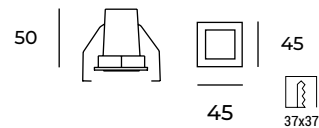

OBA LED

Downlight empotrado
Recessed downlight

EPISTAR LED CHIP

Driver TRIAC incluido / Driver TRIAC Included
100-277V / 50-60HZ

Alta disipación al calor
High heat dissipation

2-30W 160-2400 30° 50 000 hrs

V. Corte de fase

CRI >90 3 000 K Aluminio / Aluminum

☐ Marco Blanco / White Frame

Color de reflector
Color Reflector

☒ Negro / Black
☐ Blanco / White

1. AIT5530BN ☒

AIT5530BB ☐

2W
 160
 on-off